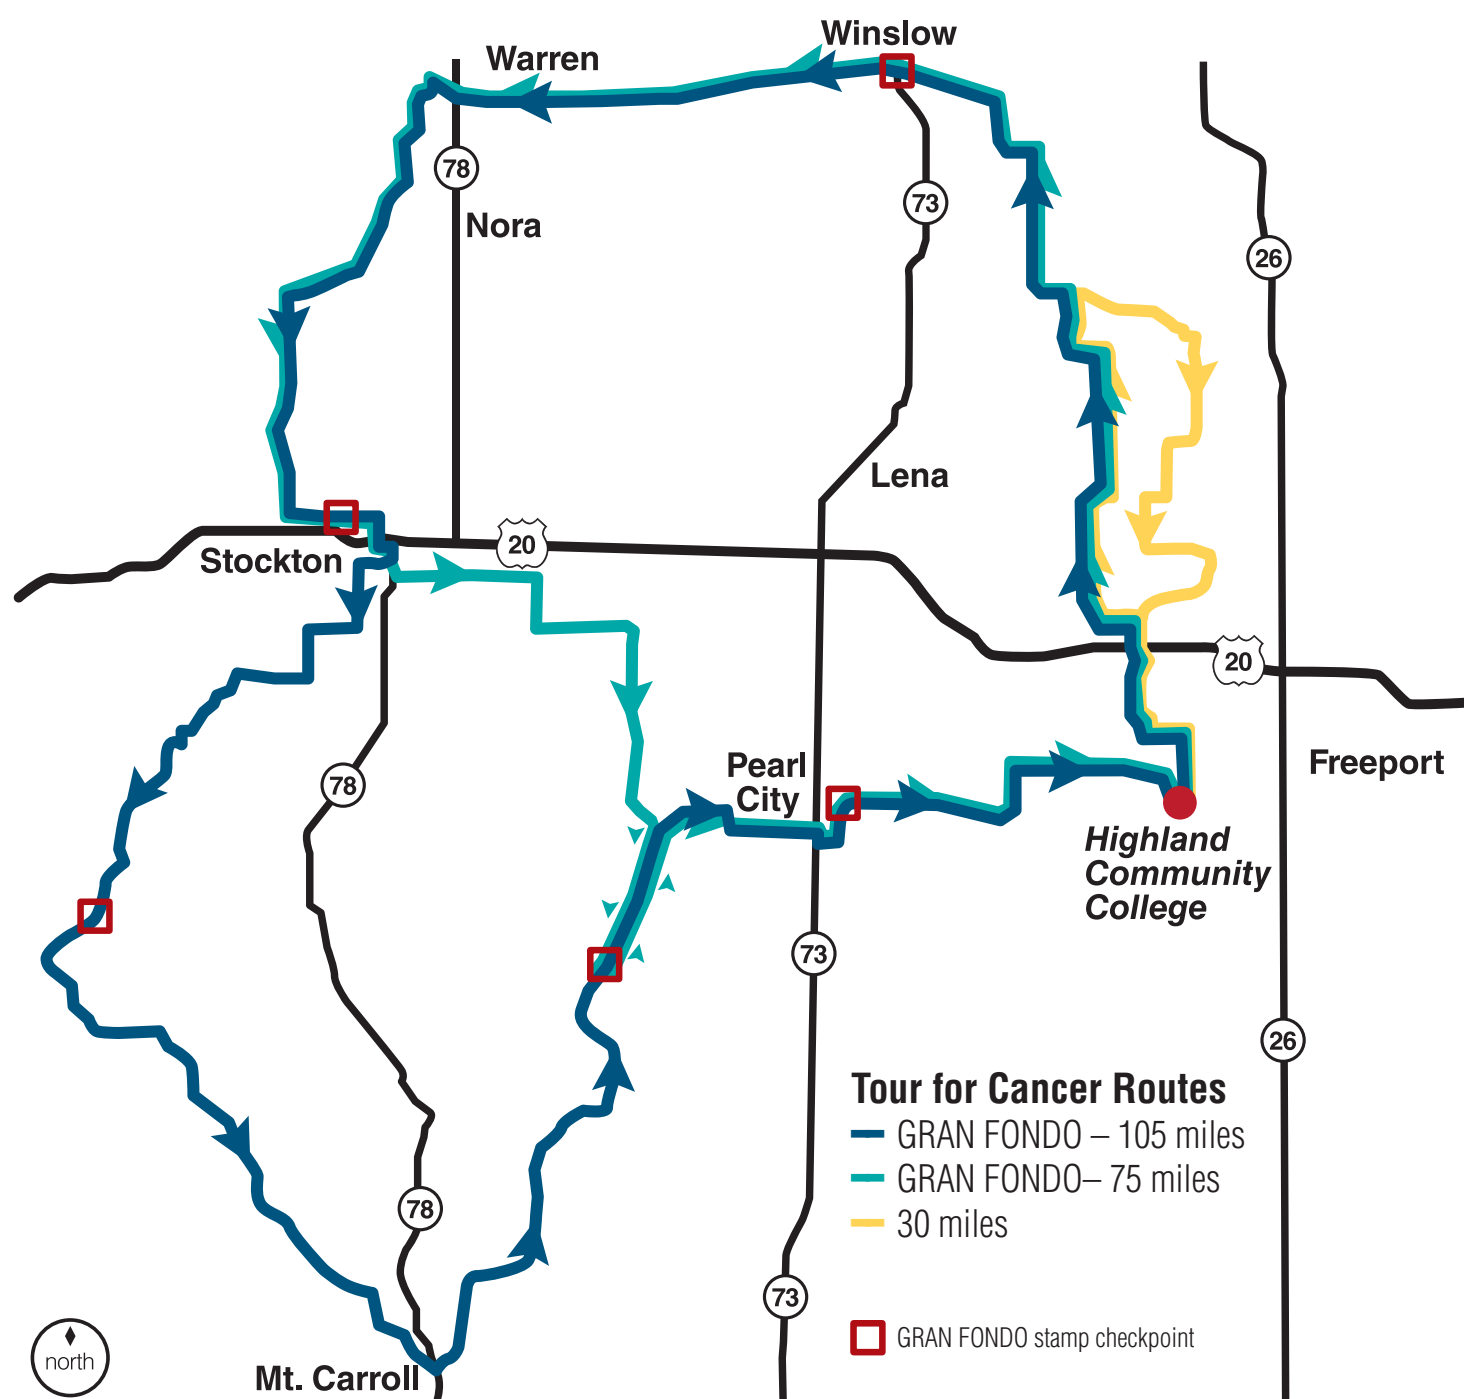

Start and finish at the Family YMCA of Northwest Illinois on the campus of Highland Community College
2998 W. Pearl City Rd.
Freeport, Illinois 61032

Ride some of the most beautiful roads in northwest Illinois for cancer care. In lieu of a registration fee, we welcome your gracious donation to the FHN Leonard C. Ferguson Cancer Center.

GRAN FONDO routes:
105 mile and 75 mile

Regular route:
30 mile

Cue card is provided,
and roads are marked.

**Rest stops are local
business establishments*

Saturday, June 24th
30, 75, and 105 Routes
Start: 7 a.m.